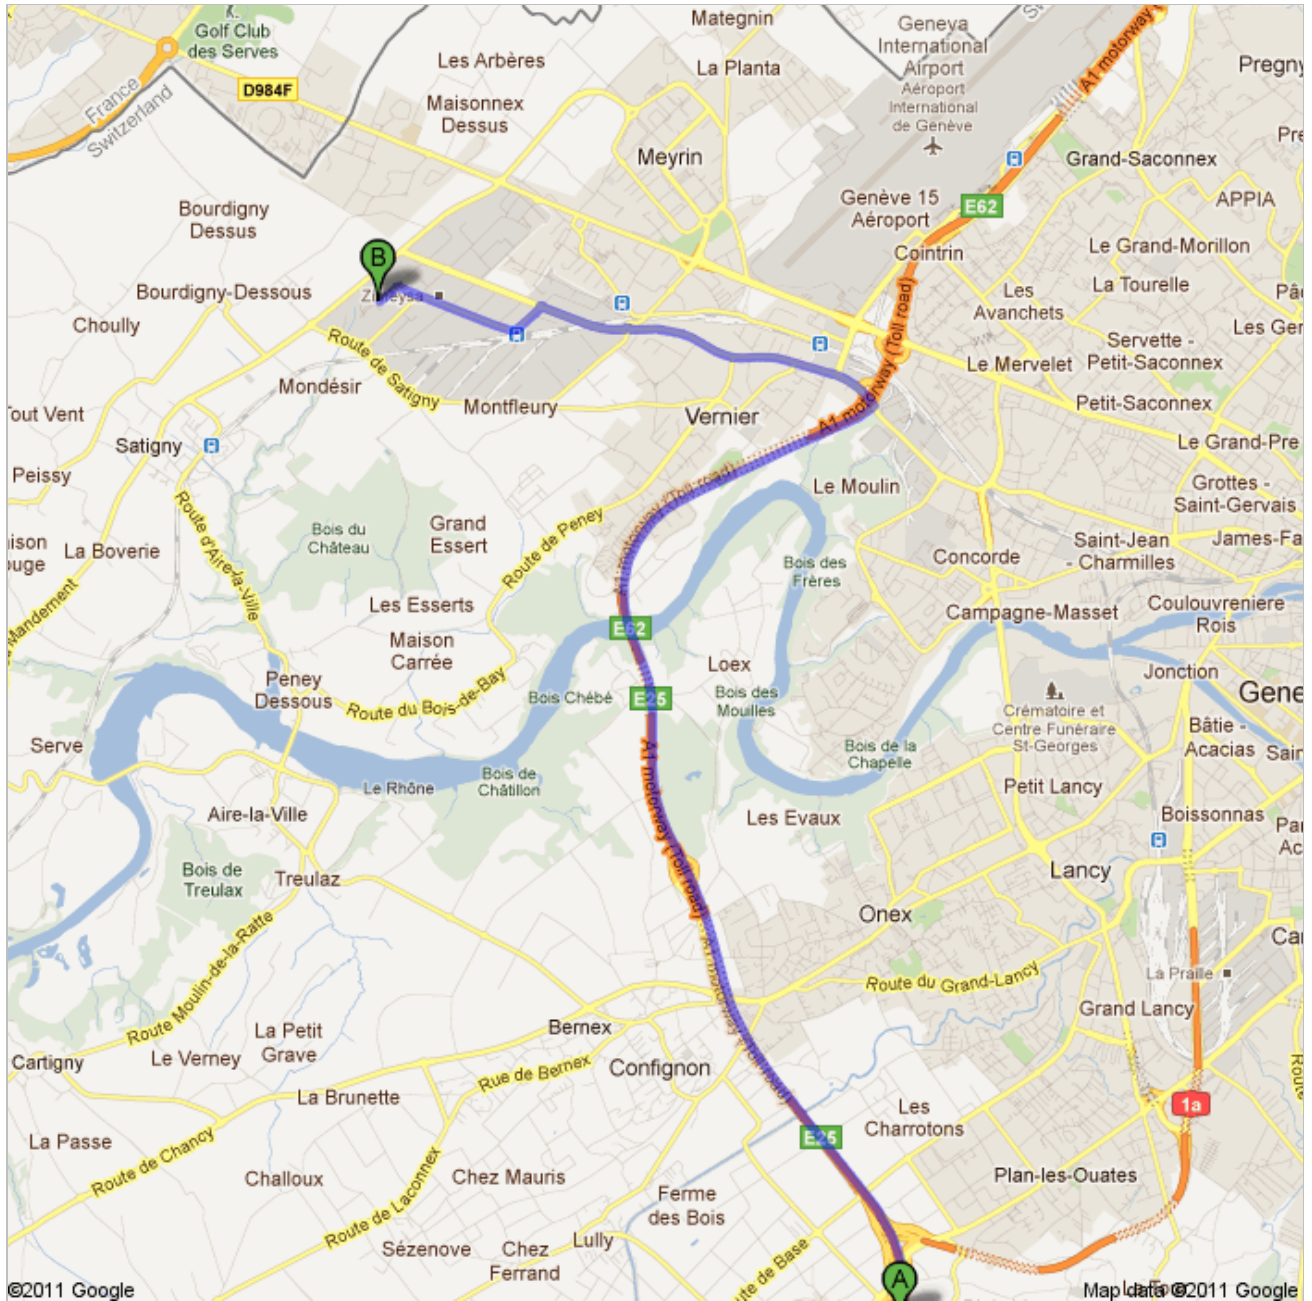

Directions to Rue du Pré-de-la-Fontaine 15, 1217 Satigny, Switzerland
12.0 km – about 13 mins

Save trees. Go green!
Download Google Maps on your phone at google.com/gmm

A A1

1. Head **north** on **A1** go 7.7 km
total 7.7 km
Toll road
About 4 mins

↗ 2. Take exit **4** toward **Vernier** go 350 m
total 8.1 km

↶ 3. Turn left onto **Route de Vernier** go 650 m
total 8.7 km
About 3 mins

4. Continue onto **Route du Nant-d'Avril** go 1.9 km
total 10.6 km
Go through 1 roundabout
About 2 mins

5. At the roundabout, take the **3rd** exit onto **Rue de la Bergère** go 1.2 km
total 11.8 km
About 2 mins

↶ 6. Turn left onto **Rue du Pré-de-la-Fontaine** go 170 m
total 12.0 km
Destination will be on the left

B Rue du Pré-de-la-Fontaine 15, 1217 Satigny, Switzerland

These directions are for planning purposes only. You may find that construction projects, traffic, weather, or other events may cause conditions to differ from the map results, and you should plan your route accordingly. You must obey all signs or notices regarding your route.