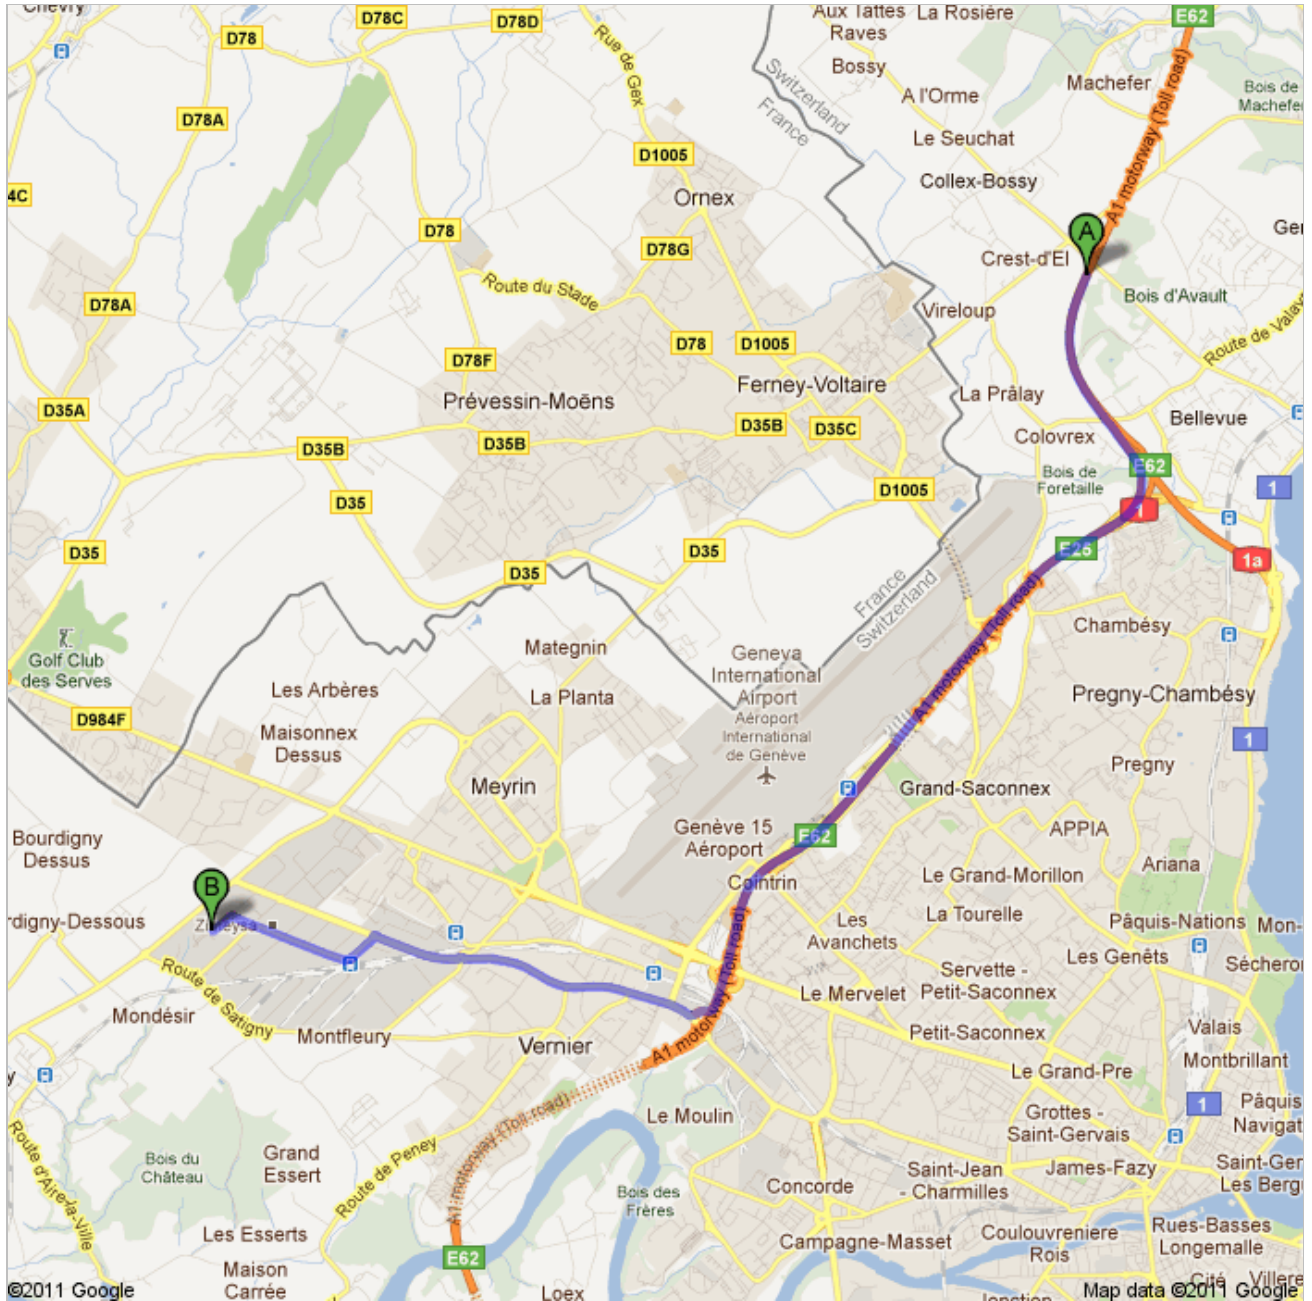

Directions to Rue du Pré-de-la-Fontaine 15, 1217 Satigny, Switzerland
10.5 km – about 11 mins

Save trees. Go green!
Download Google Maps on your phone at google.com/gmm

A A1

1. Head **southwest** on **A1** go 5.9 km
total 5.9 km
Toll road
About 3 mins

↗ 2. Take exit **4-5-Meyrin** toward **Vernier/Genève-Center** go 110 m
total 6.0 km

↖ 3. Take exit **4-Vernier** on the left toward **Genève-Centre** go 350 m
total 6.4 km

↙ 4. Keep left at the fork, follow signs for **Vernier/Meyrin - Vernier/Geneve-centre / Balexert** go 280 m
total 6.6 km

↗ 5. Take exit **4-Vernier** toward **Châtelaine** go 160 m
total 6.8 km

↗ 6. Keep right at the fork, follow signs for **Vernier** go 29 m
total 6.8 km

↗ 7. Turn right onto **Route de Vernier** go 450 m
total 7.3 km
About 1 min

↙ 10. Turn left onto **Rue du Pré-de-la-Fontaine** go 170 m
total 10.5 km
Destination will be on the left

B Rue du Pré-de-la-Fontaine 15, 1217 Satigny, Switzerland

These directions are for planning purposes only. You may find that construction projects, traffic, weather, or other events may cause conditions to differ from the map results, and you should plan your route accordingly. You must obey all signs or notices regarding your route.